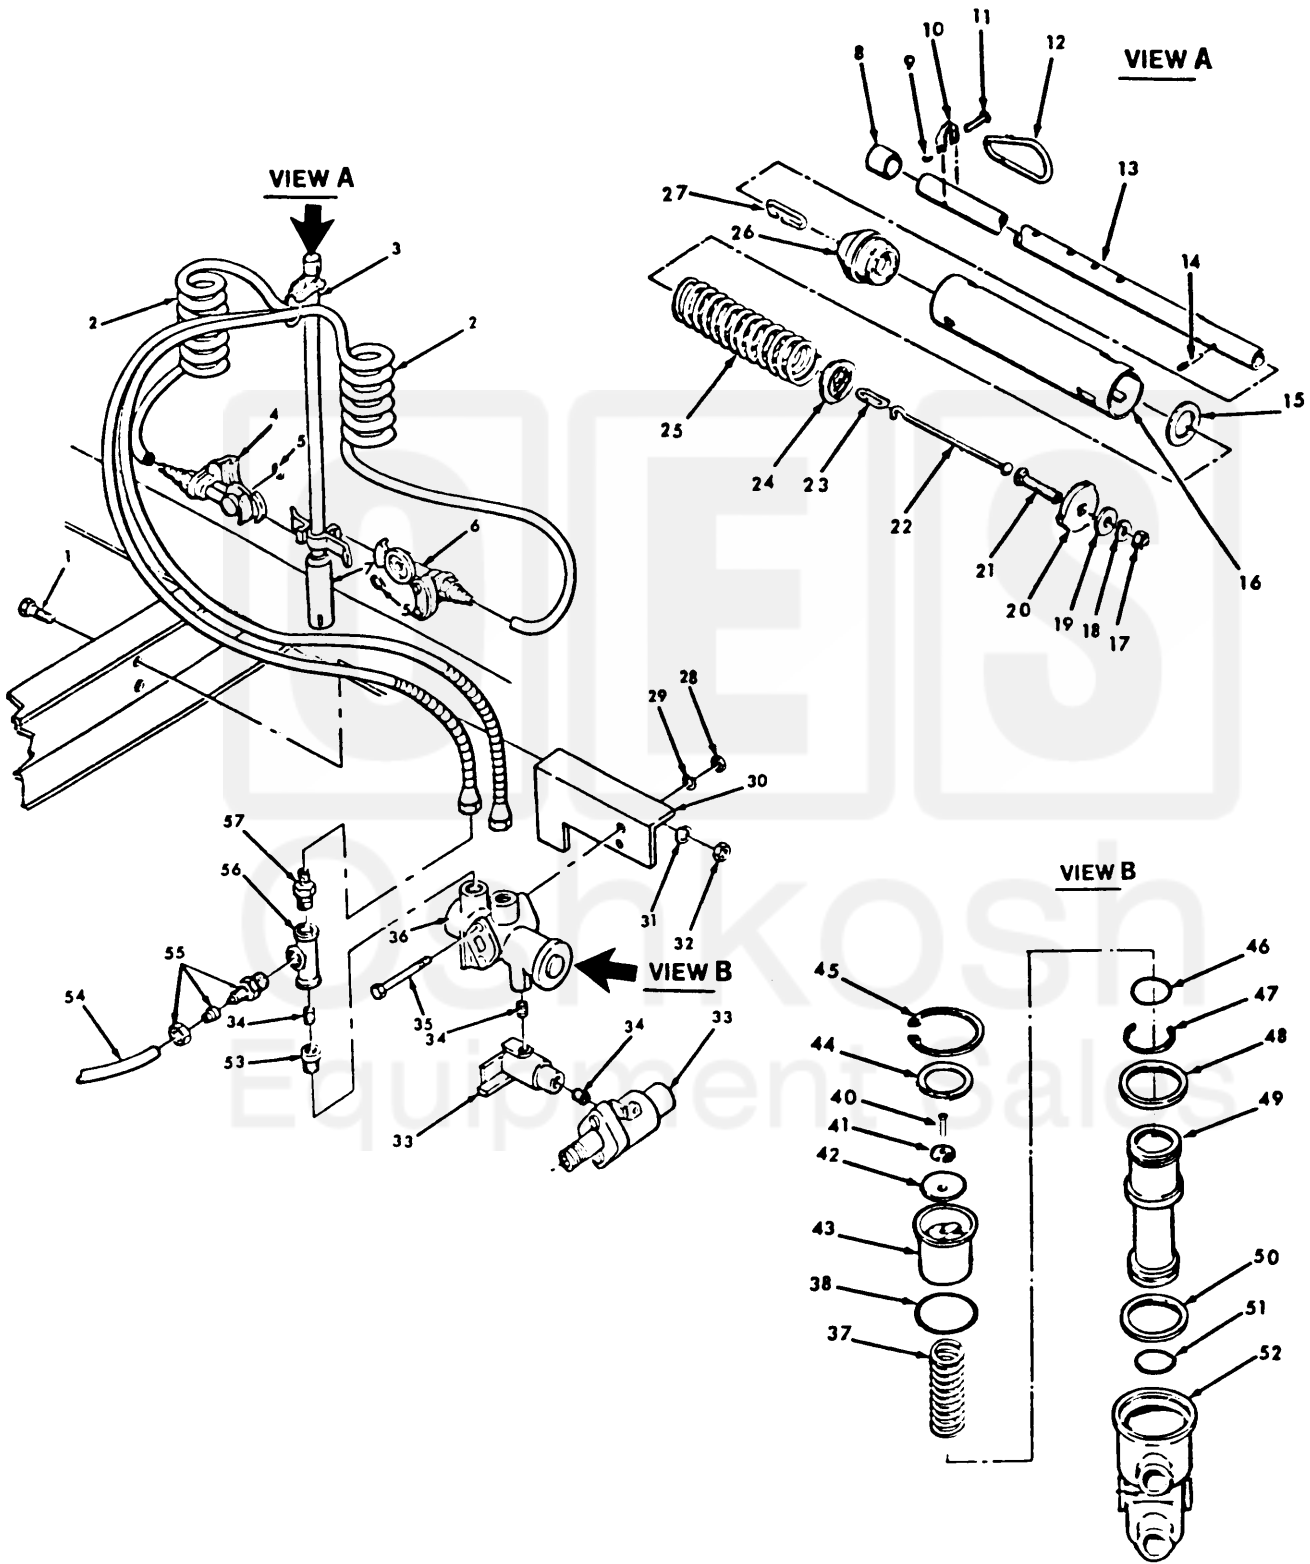

7
8 THRU 27

36
37 THRU 52

39
40 THRU 43

FIGURE 109, TRAILER HOSE ASSEMBLY.

Current part is item (36) on diagram. Available at www.oshkoshequipment.com

(1) ITEM NO.	(2) SMR CODE	(3) FSCM	(4) PART NUMBER	(5) DESCRIPTION AND USABLE ON CODE (UOC)	(6) QTY
GROUP 1211 TRAILER BRAKE CONNECTIONS AND CONTROLS					
FIG. 109 TRAILER HOSE ASSEMBLY					
1	PAOZZ	45152	1772HX1	SCREW,CAP,HEXAGON H	2
2	PAOZZ	87373	731522	HOSE SET,NONMETALLI TRAILER	2
3	PFOZZ	45152	11952FX	HOLDER	1
4	PAOZZ	73265	278852	COUPLING HALF,QUICK SERVICE	1
5	PAOZZ	06853	213630	PACKING,PREFORMED (FOR GLADHAND)	2
6	PAOZZ	98343	10451-E	COUPLING HALF,QUICK	1
7	PFOOO	52762	27200	HOSE TENNA ASSEMBLY	1
8	PAOZZ	52762	65-94736	.CAP,TUBE	1
9	PAOZZ	88044	AN365-1024A	.NUT,SELF-LOCKING,HE	1
10	PAOZZ	52762	65-94737	.STRAP,RETAINING	1
11	PAOZZ	96906	MS35206-268	.SCREW,MACHINE	1
12	PAOZZ	52762	65-94738	.LINK,CHAIN,END	1
13	PAOZZ	52762	94747	.TUBE,HOSE SUPPORT,T	1
14	PAOZZ	52762	65-94746	.PIN,STRAIGHT,KNURLE	1
15	XAOZZ	52762	65-94755	.WASHER,FLAT	1
16	XAOZZ	52762	65-94740	.BASE TUBE,HOSE	1
17	PAOZZ	96906	MS51967-11	.NUT,PLAIN,HEXAGON	1
18	PAOZZ	96906	MS35338-47	.WASHER,LOCK	1
19	PAOZZ	96906	MS27183-15	.WASHER,FLAT	1
20	XAOZZ	52762	65-94741	.PLATE,MOUNTING,HOSE	1
21	XAOZZ	96906	MS35751-102	.BOLT,SQUARE NECK	1
22	XAOZZ	52762	65-94742	.BOLT BLANK	1
23	XAOZZ	52762	65-94745	.LINK	1
24	XAOZZ	52762	65-94756	.WASHER,SPRING COMP	1
25	XAOZZ	52762	65-94739	.SPRING,HELICAL,COMP	1
26	PAOZZ	52762	65-94743	.DEFLECTOR,DIRT AND	2
27	PAOZZ	52762	65-94744	.LINK,CHAIN,END	1
28	PAOZZ	06853	244095	NUT,PLAIN,HEXAGON	2
29	PAOZZ	96906	MS35338-45	WASHER,LOCK	2
30	XDOZZ	45152	66016DX	BRACKET,TRAILER CONNECTOR	1
31	PAOZZ	96906	MS35338-48	WASHER,LOCK	2
32	PAOZZ	45152	1768HX1	NUT,PLAIN,HEXAGON	2
33	PAOZZ	06853	278614	VALVE,SHUTTLE	1
34	PAOZZ	45152	33287AX	NIPPLE,PIPE	4
35	PAOZZ	24617	9423808	SCREW,CAP,HEXAGON H	2
36	PAOFF	06853	279000	VALVE,AIR TRACTOR PROTECTION	1
53	PAOZZ	24617	144039	BUSHING,PIPE	2
54	MOOZZ	19207	0144915-105	HOSE,NONMETALLIC PROTECTION VALVE TO REAR SERVICE GLADHAND MAKE FROM HOSE,P/N 246115	1
54	MOOZZ	19207	0144915-140	HOSE,NONMETALLIC PROTECTION VALVE TO REAR EMERGENCY GLADHAND MAKE FROM HOSE,P/N 246115	1
55	PAOZZ	45152	2717FX	CONNECTOR,TUBING	2
56	XDOZZ	45152	51514-AX	TEE	2
57	PAOZZ	45152	2120-FX	ADAPTER,STRAIGHT.PI	2